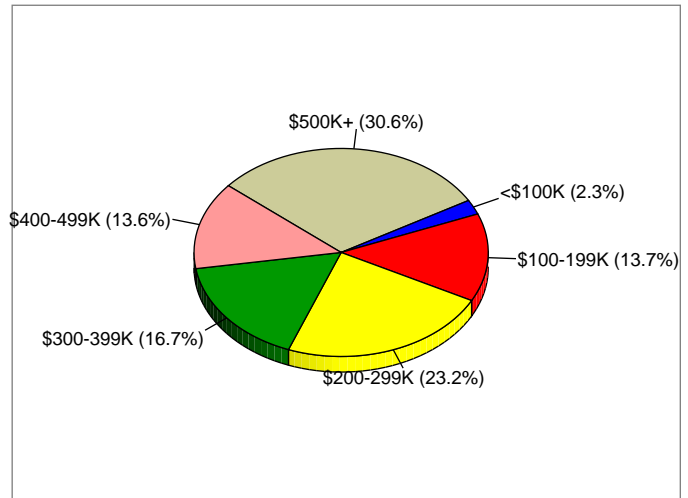

2007 Employed 16+ by Occupation

2007 Population by Race

2007 Percent Hispanic Origin: 16.7%

Source: U.S. Bureau of the Census, 2000 Census of Population and Housing. forecasts for 2007 and 2012.

Sample Report
500 N Kingsbury St
Chicago, IL 60610

Site Type: Drivetime

Latitude: 41.890724
Longitude: -87.639259
Drivetime: 8 minutes

Households

2007 Households by Income

2007 Population by Age

2007 Owner Occupied HUs by Value

2007 Employed 16+ by Occupation

2007 Population by Race

2007 Percent Hispanic Origin: 31.6%

Source: U.S. Bureau of the Census, 2000 Census of Population and Housing. forecasts for 2007 and 2012.

Sample Report
500 N Kingsbury St
Chicago, IL 60610