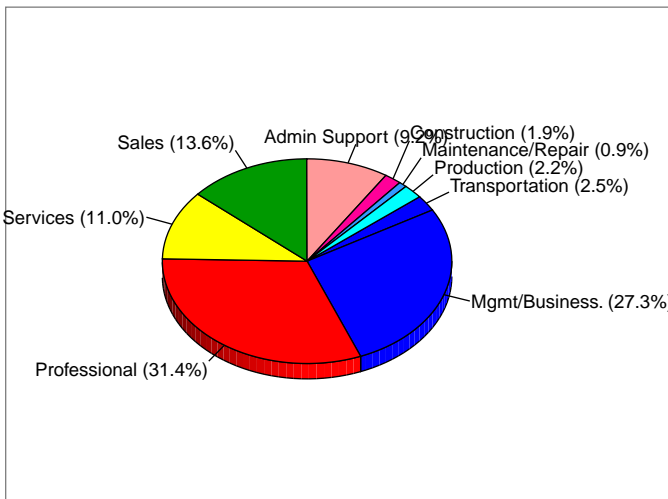

2007 Employed 16+ by Occupation

2007 Population by Race

2007 Percent Hispanic Origin: 16.7%

Source: U.S. Bureau of the Census, 2000 Census of Population and Housing. forecasts for 2007 and 2012.

Sample Report
500 N Kingsbury St
Chicago, IL 60610