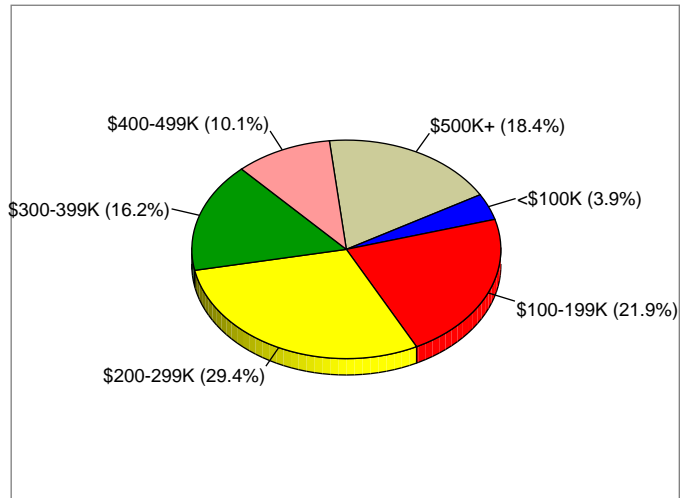

2007 Population by Race

2007 Percent Hispanic Origin: 31.6%

Source: U.S. Bureau of the Census, 2000 Census of Population and Housing. forecasts for 2007 and 2012.

Sample Report
500 N Kingsbury St
Chicago, IL 60610

Site Type: Drivetime

Latitude: 41.890724
Longitude: -87.639259
Drivetime: 12 minutes

Households

2007 Households by Income

2007 Population by Age

2007 Owner Occupied HUs by Value

2007 Employed 16+ by Occupation

2007 Population by Race

2007 Percent Hispanic Origin: 36.8%

Source: U.S. Bureau of the Census, 2000 Census of Population and Housing, forecasts for 2007 and 2012.