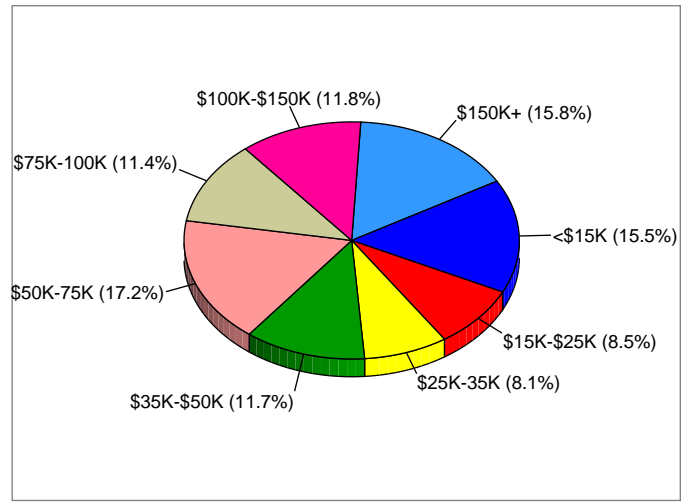

2007 Households by Income