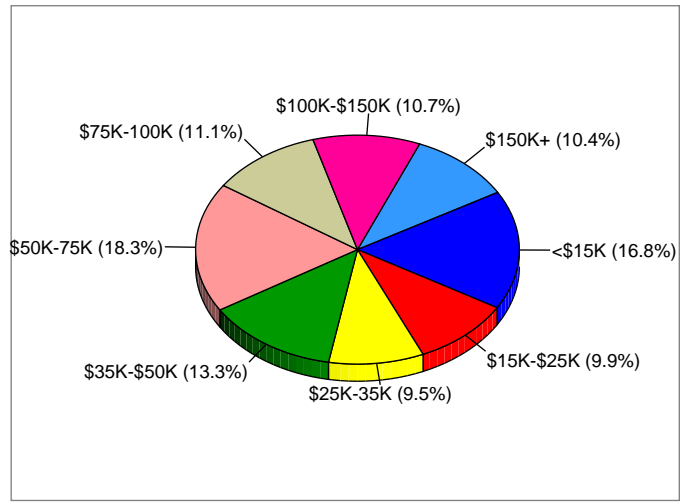

2007 Households by Income