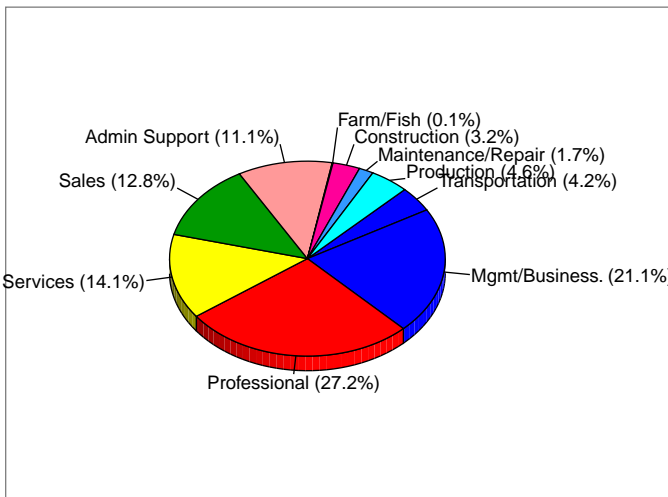

2007 Employed 16+ by Occupation

2007 Population by Race

2007 Percent Hispanic Origin: 16.7%

Source: U.S. Bureau of the Census, 2000 Census of Population and Housing. forecasts for 2007 and 2012.

Sample Report
500 N Kingsbury St
Chicago, IL 60610

Site Type: Drivetime

Latitude: 41.890724
Longitude: -87.639259
Drivetime: 8 minutes

Households

2007 Households by Income

2007 Population by Age

2007 Owner Occupied HUs by Value

2007 Employed 16+ by Occupation