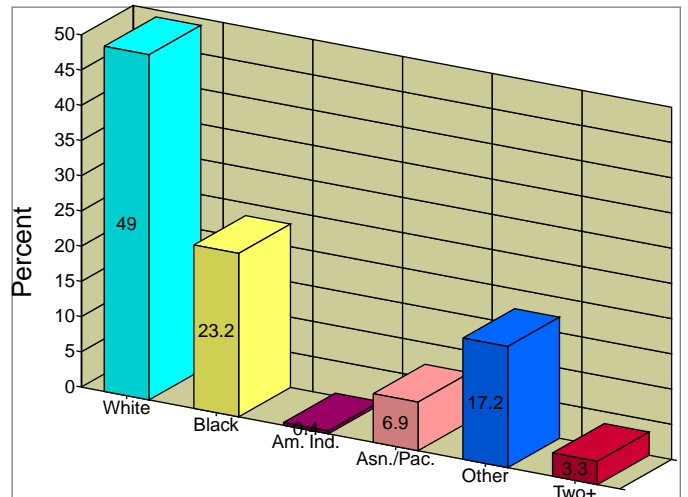

2007 Employed 16+ by Occupation

2007 Population by Race

2007 Percent Hispanic Origin: 16.7%

Source: U.S. Bureau of the Census, 2000 Census of Population and Housing. forecasts for 2007 and 2012.

Sample Report
500 N Kingsbury St
Chicago, IL 60610

Site Type: Drivetime

Latitude: 41.890724
Longitude: -87.639259
Drivetime: 8 minutes

Households

2007 Households by Income

2007 Population by Age

2007 Owner Occupied HUs by Value

2007 Employed 16+ by Occupation

2007 Population by Race

2007 Percent Hispanic Origin: 31.6%

Source: U.S. Bureau of the Census, 2000 Census of Population and Housing. forecasts for 2007 and 2012.

Sample Report
500 N Kingsbury St
Chicago, IL 60610