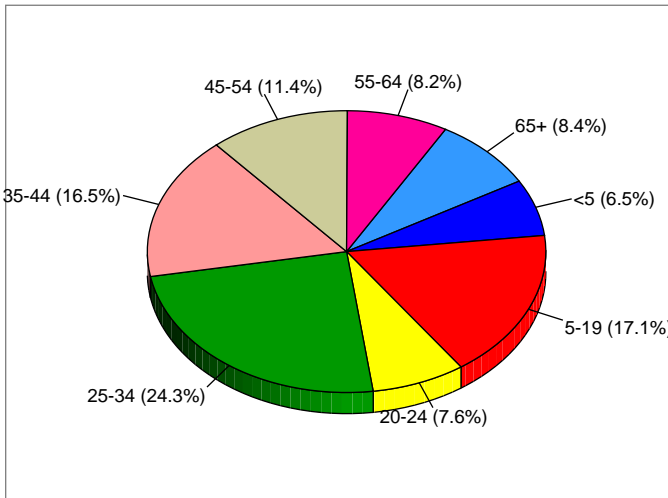

2007 Employed 16+ by Occupation

2007 Population by Race

2007 Percent Hispanic Origin: 16.7%

Source: U.S. Bureau of the Census, 2000 Census of Population and Housing. forecasts for 2007 and 2012.

Sample Report
500 N Kingsbury St
Chicago, IL 60610

Site Type: Drivetime

Latitude: 41.890724
Longitude: -87.639259
Drivetime: 8 minutes

Households

2007 Households by Income

2007 Population by Age

2007 Owner Occupied HUs by Value

2007 Employed 16+ by Occupation

2007 Population by Race

2007 Percent Hispanic Origin: 31.6%

Source: U.S. Bureau of the Census, 2000 Census of Population and Housing. forecasts for 2007 and 2012.

Sample Report
500 N Kingsbury St
Chicago, IL 60610