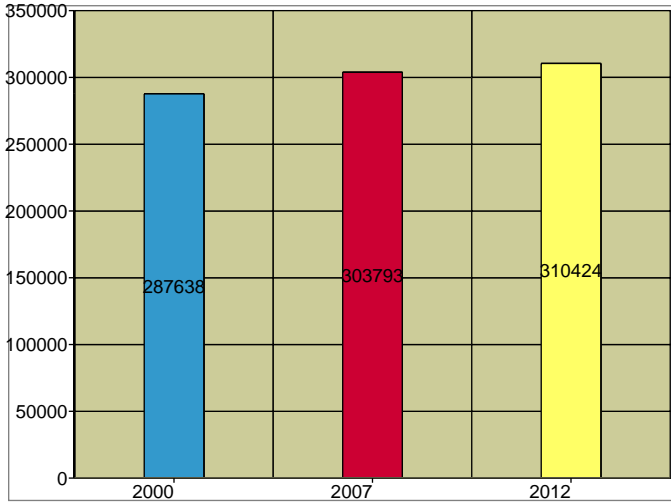

Sample Report
500 N Kingsbury St
Chicago, IL 60610

Site Type: Drivetime

Latitude: 41.890724
Longitude: -87.639259
Drivetime: 4 minutes

Households

2007 Households by Income

2007 Population by Age

2007 Owner Occupied HUs by Value

2007 Employed 16+ by Occupation

2007 Population by Race

2007 Percent Hispanic Origin: 16.7%

Source: U.S. Bureau of the Census, 2000 Census of Population and Housing. forecasts for 2007 and 2012.

Sample Report
500 N Kingsbury St
Chicago, IL 60610

Site Type: Drivetime

Latitude: 41.890724
Longitude: -87.639259
Drivetime: 8 minutes

Households

2007 Households by Income

2007 Population by Age

2007 Owner Occupied HUs by Value

2007 Employed 16+ by Occupation