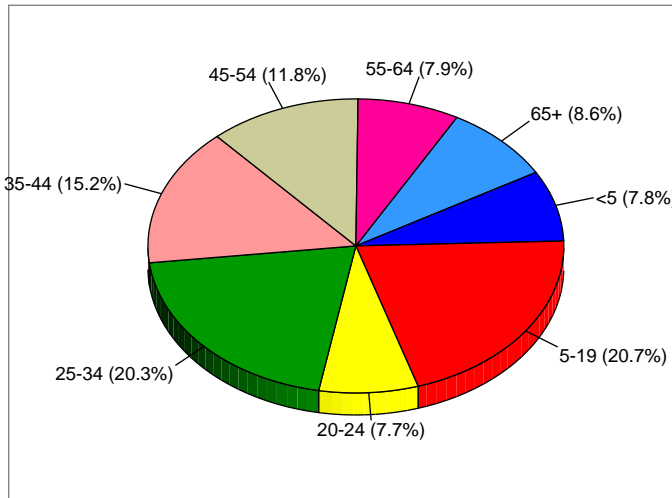

2007 Population by Race

2007 Percent Hispanic Origin: 31.6%

Source: U.S. Bureau of the Census, 2000 Census of Population and Housing. forecasts for 2007 and 2012.

Sample Report
500 N Kingsbury St
Chicago, IL 60610

Site Type: Drivetime

Latitude: 41.890724
Longitude: -87.639259
Drivetime: 12 minutes

Households

2007 Households by Income

2007 Population by Age

2007 Owner Occupied HUs by Value

2007 Employed 16+ by Occupation

2007 Population by Race

2007 Percent Hispanic Origin: 36.8%

Source: U.S. Bureau of the Census, 2000 Census of Population and Housing, forecasts for 2007 and 2012.