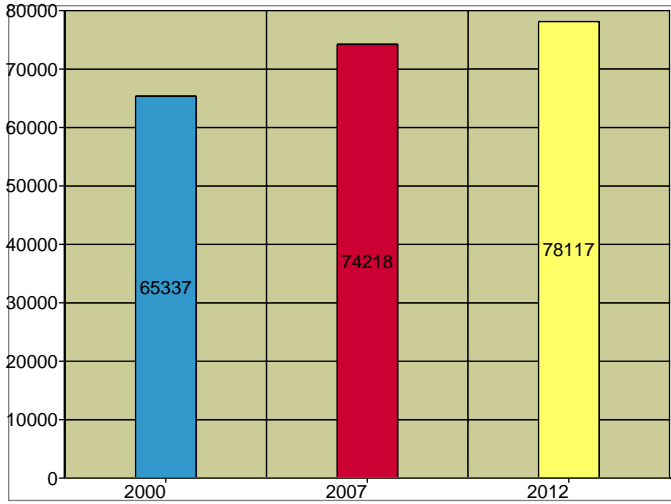

Sample Report
500 N Kingsbury St
Chicago, IL 60610

Site Type: Drivetime

Latitude: 41.890724
Longitude: -87.639259
Drivetime: 4 minutes

Households

2007 Households by Income

2007 Population by Age

2007 Owner Occupied HUs by Value

2007 Employed 16+ by Occupation

2007 Population by Race

2007 Percent Hispanic Origin: 16.7%

Source: U.S. Bureau of the Census, 2000 Census of Population and Housing. forecasts for 2007 and 2012.

Sample Report
500 N Kingsbury St
Chicago, IL 60610