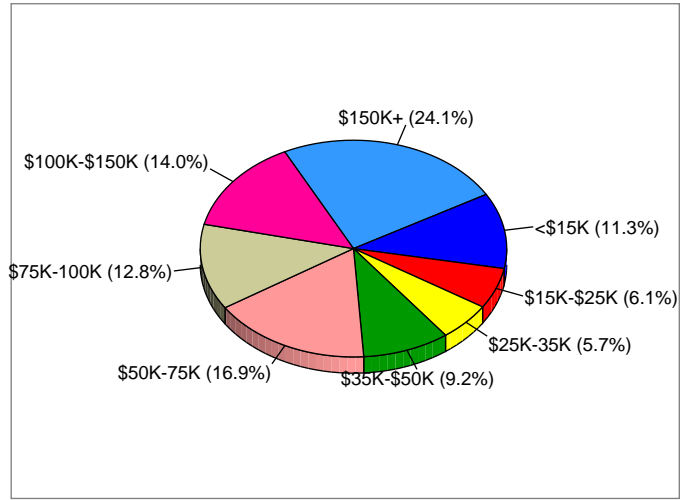

Sample Report
500 N Kingsbury St
Chicago, IL 60610

Site Type: Drivetime

Latitude: 41.890724
Longitude: -87.639259
Drivetime: 4 minutes

Households

2007 Households by Income

2007 Population by Age

2007 Owner Occupied HUs by Value

2007 Employed 16+ by Occupation

2007 Population by Race

2007 Percent Hispanic Origin: 16.7%

Source: U.S. Bureau of the Census, 2000 Census of Population and Housing. forecasts for 2007 and 2012.

Sample Report
500 N Kingsbury St
Chicago, IL 60610