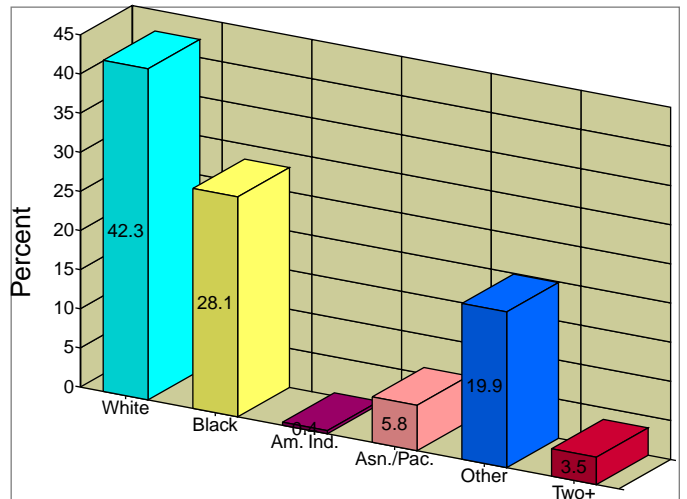

2007 Population by Race

2007 Percent Hispanic Origin: 31.6%

Source: U.S. Bureau of the Census, 2000 Census of Population and Housing. forecasts for 2007 and 2012.

Sample Report
500 N Kingsbury St
Chicago, IL 60610

Site Type: Drivetime

Latitude: 41.890724
Longitude: -87.639259
Drivetime: 12 minutes

Households

2007 Households by Income

2007 Population by Age

2007 Owner Occupied HUs by Value

2007 Employed 16+ by Occupation

2007 Population by Race

2007 Percent Hispanic Origin: 36.8%

Source: U.S. Bureau of the Census, 2000 Census of Population and Housing, forecasts for 2007 and 2012.