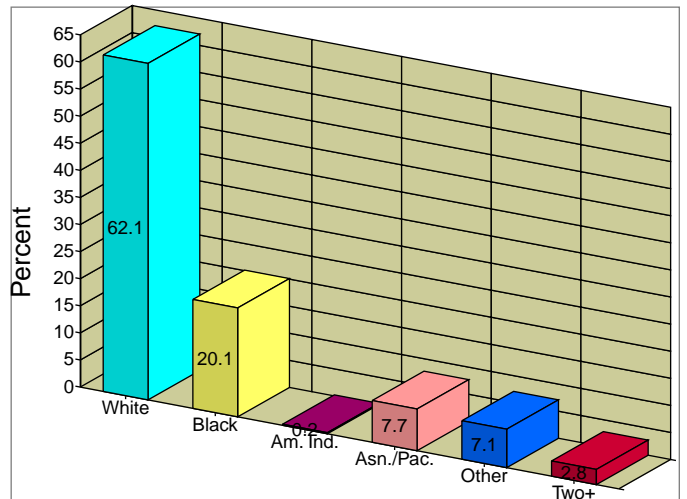

Sample Report
500 N Kingsbury St
Chicago, IL 60610

Site Type: Drivetime

Latitude: 41.890724
Longitude: -87.639259
Drivetime: 4 minutes

Households

2007 Households by Income

2007 Population by Age

2007 Owner Occupied HUs by Value

2007 Employed 16+ by Occupation

2007 Population by Race

2007 Percent Hispanic Origin: 16.7%

Source: U.S. Bureau of the Census, 2000 Census of Population and Housing. forecasts for 2007 and 2012.

Sample Report
500 N Kingsbury St
Chicago, IL 60610

Site Type: Drivetime

Latitude: 41.890724
Longitude: -87.639259
Drivetime: 8 minutes

Households

2007 Households by Income

2007 Population by Age

2007 Owner Occupied HUs by Value

2007 Employed 16+ by Occupation