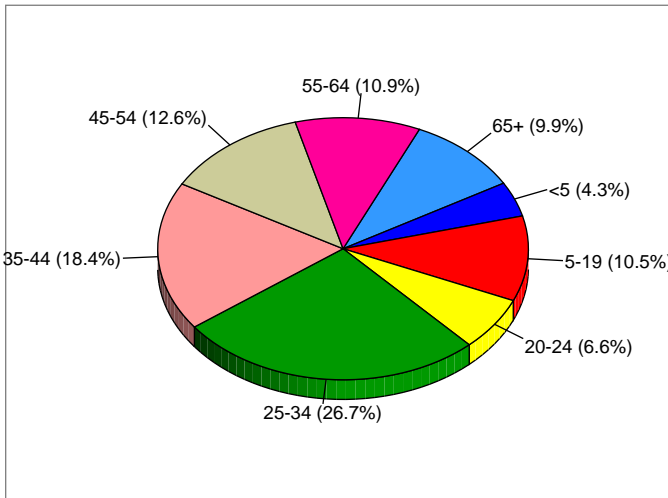

Sample Report
500 N Kingsbury St
Chicago, IL 60610

Site Type: Drivetime

Latitude: 41.890724
Longitude: -87.639259
Drivetime: 4 minutes

Households

2007 Households by Income

2007 Population by Age

2007 Owner Occupied HUs by Value

2007 Employed 16+ by Occupation

2007 Population by Race

2007 Percent Hispanic Origin: 16.7%

Source: U.S. Bureau of the Census, 2000 Census of Population and Housing. forecasts for 2007 and 2012.

Sample Report
500 N Kingsbury St
Chicago, IL 60610

2007 Population by Race

2007 Percent Hispanic Origin: 31.6%

Source: U.S. Bureau of the Census, 2000 Census of Population and Housing. forecasts for 2007 and 2012.

Sample Report
500 N Kingsbury St
Chicago, IL 60610