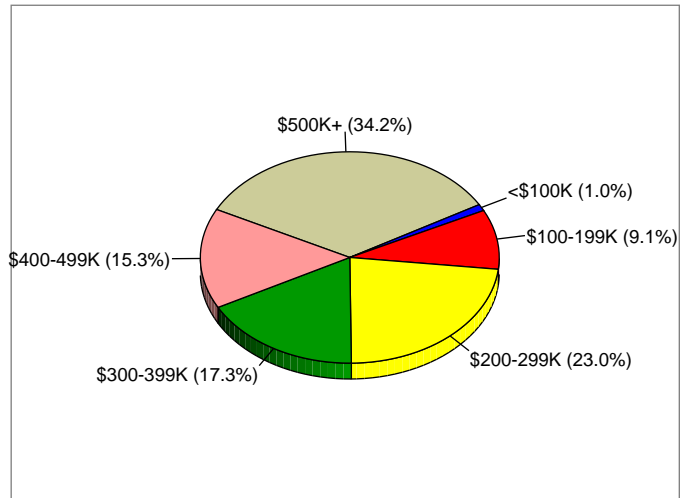

Sample Report
500 N Kingsbury St
Chicago, IL 60610

Site Type: Drivetime

Latitude: 41.890724
Longitude: -87.639259
Drivetime: 4 minutes

Households

2007 Households by Income

2007 Population by Age

2007 Owner Occupied HUs by Value

2007 Employed 16+ by Occupation

2007 Population by Race

2007 Percent Hispanic Origin: 16.7%

Source: U.S. Bureau of the Census, 2000 Census of Population and Housing. forecasts for 2007 and 2012.

Sample Report
500 N Kingsbury St
Chicago, IL 60610

2007 Population by Race

2007 Percent Hispanic Origin: 36.8%

Source: U.S. Bureau of the Census, 2000 Census of Population and Housing, forecasts for 2007 and 2012.