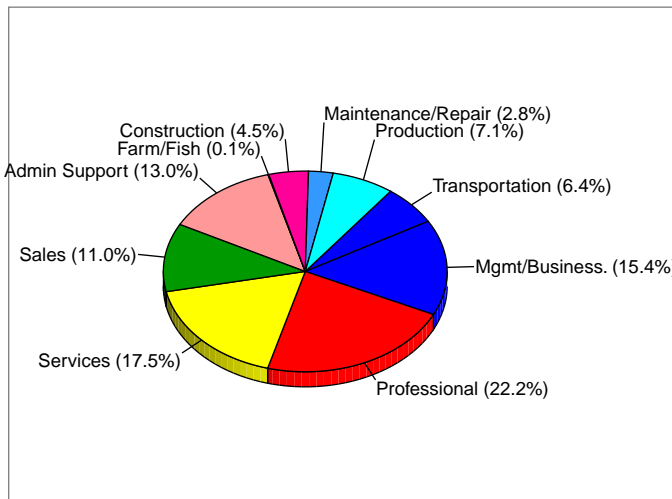

Site Type: Drivetime

Latitude: 41.890724
Longitude: -87.639259
Drivetime: 12 minutes

Households

2007 Households by Income

2007 Population by Age

2007 Owner Occupied HUs by Value

2007 Employed 16+ by Occupation