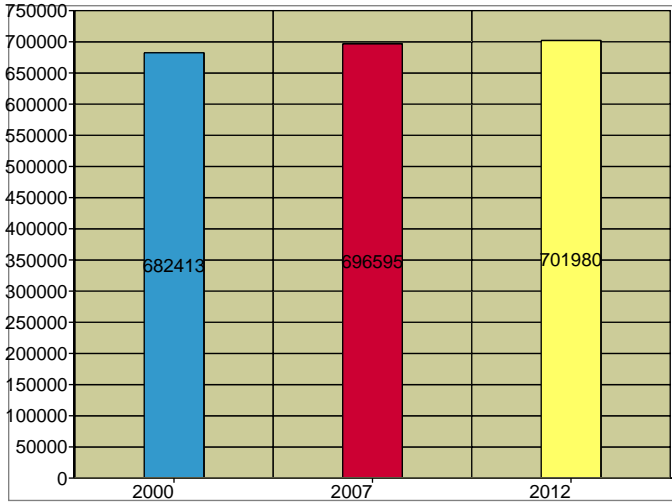

2007 Employed 16+ by Occupation

2007 Population by Race

2007 Percent Hispanic Origin: 16.7%

Source: U.S. Bureau of the Census, 2000 Census of Population and Housing. forecasts for 2007 and 2012.

Sample Report
500 N Kingsbury St
Chicago, IL 60610

2007 Population by Race

2007 Percent Hispanic Origin: 31.6%

Source: U.S. Bureau of the Census, 2000 Census of Population and Housing. forecasts for 2007 and 2012.

Sample Report
500 N Kingsbury St
Chicago, IL 60610

Site Type: Drivetime

Latitude: 41.890724
Longitude: -87.639259
Drivetime: 12 minutes

Households

2007 Households by Income

2007 Population by Age

2007 Owner Occupied HUs by Value

2007 Employed 16+ by Occupation