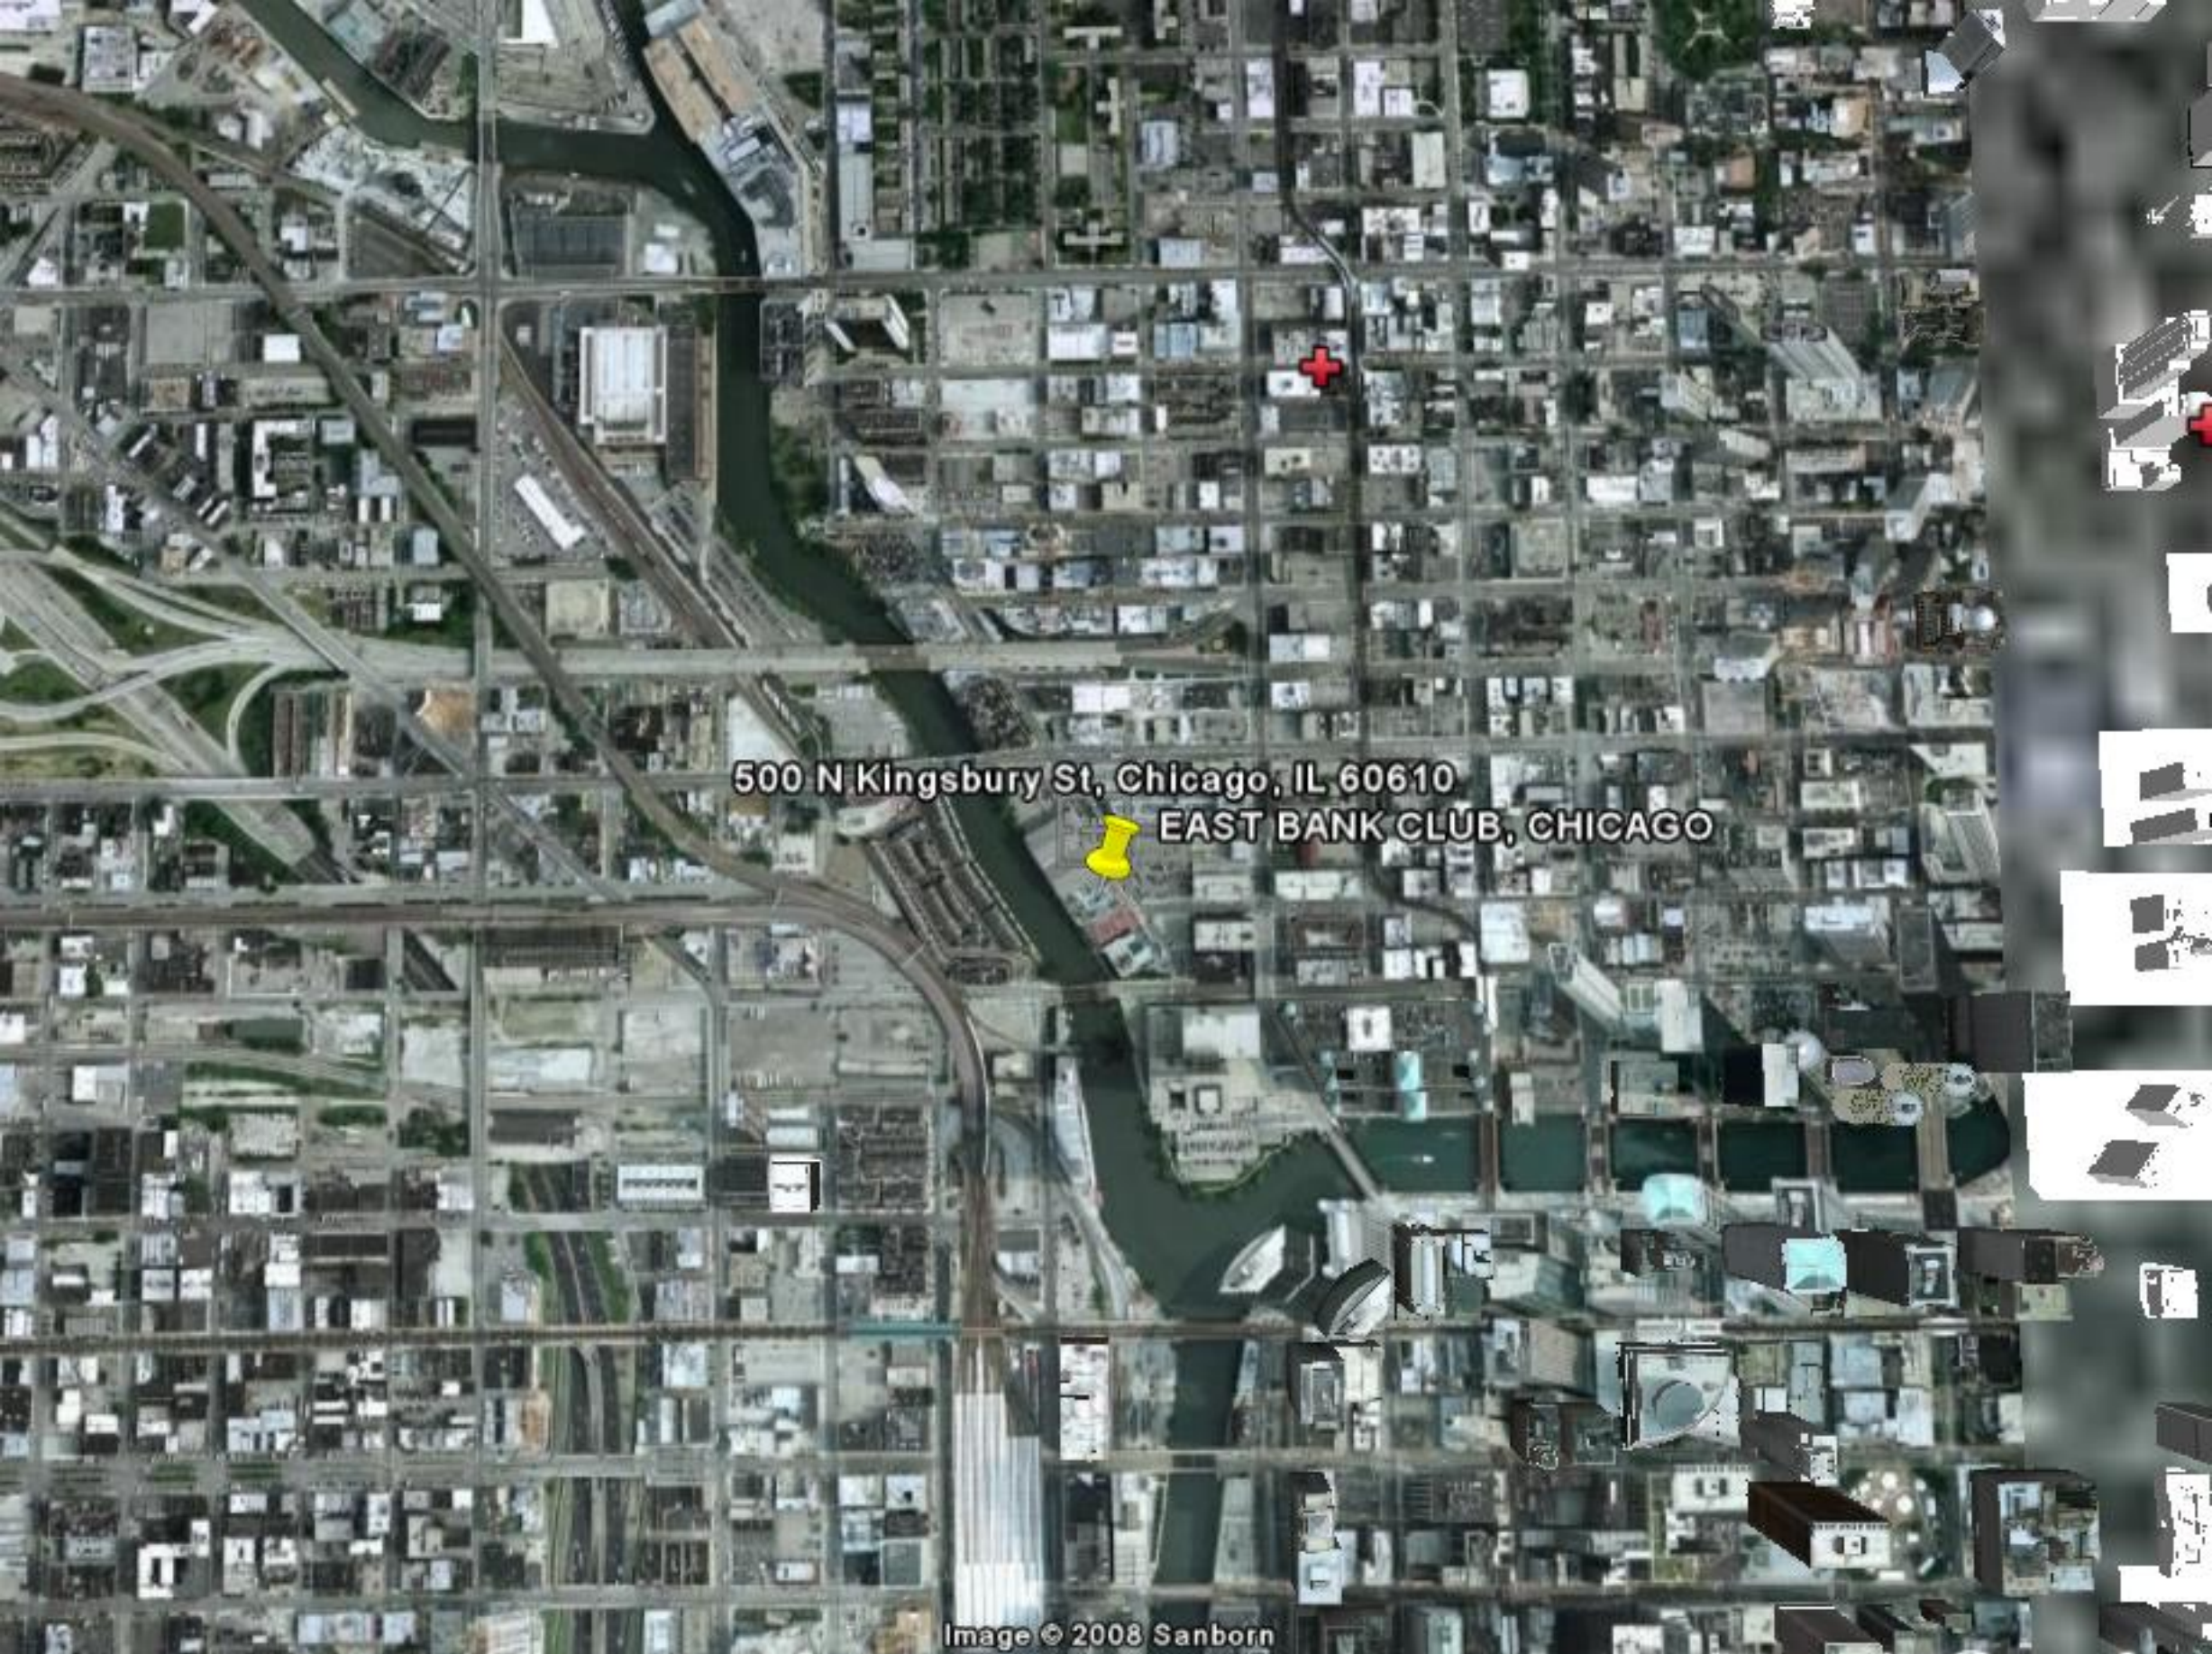

500 N Kingsbury St, Chicago, IL 60610

EAST BANK CLUB, CHICAGO

EAST BANK CLUB, CHICAGO

Image © 2008 Sanborn
© 2008 Europa Technologies

An aerial photograph of a city block in Chicago. A yellow pushpin is placed on a large, multi-story building. The building has a grey roof and a red section. To the left of the building is a parking lot with several cars. To the right is a street with other buildings. The text '500 N Kingsbury St, Chicago, IL 60610' is overlaid on the image, pointing to the building. The text 'EAST BANK CLUB, CHICAGO' is also overlaid, with a yellow pushpin pointing to the building. The image is a satellite-style aerial view.

500 N Kingsbury St, Chicago, IL 60610

EAST BANK CLUB, CHICAGO

500 N Kingsbury St, Chicago, IL 60610
EAST BANK CLUB, CHICAGO