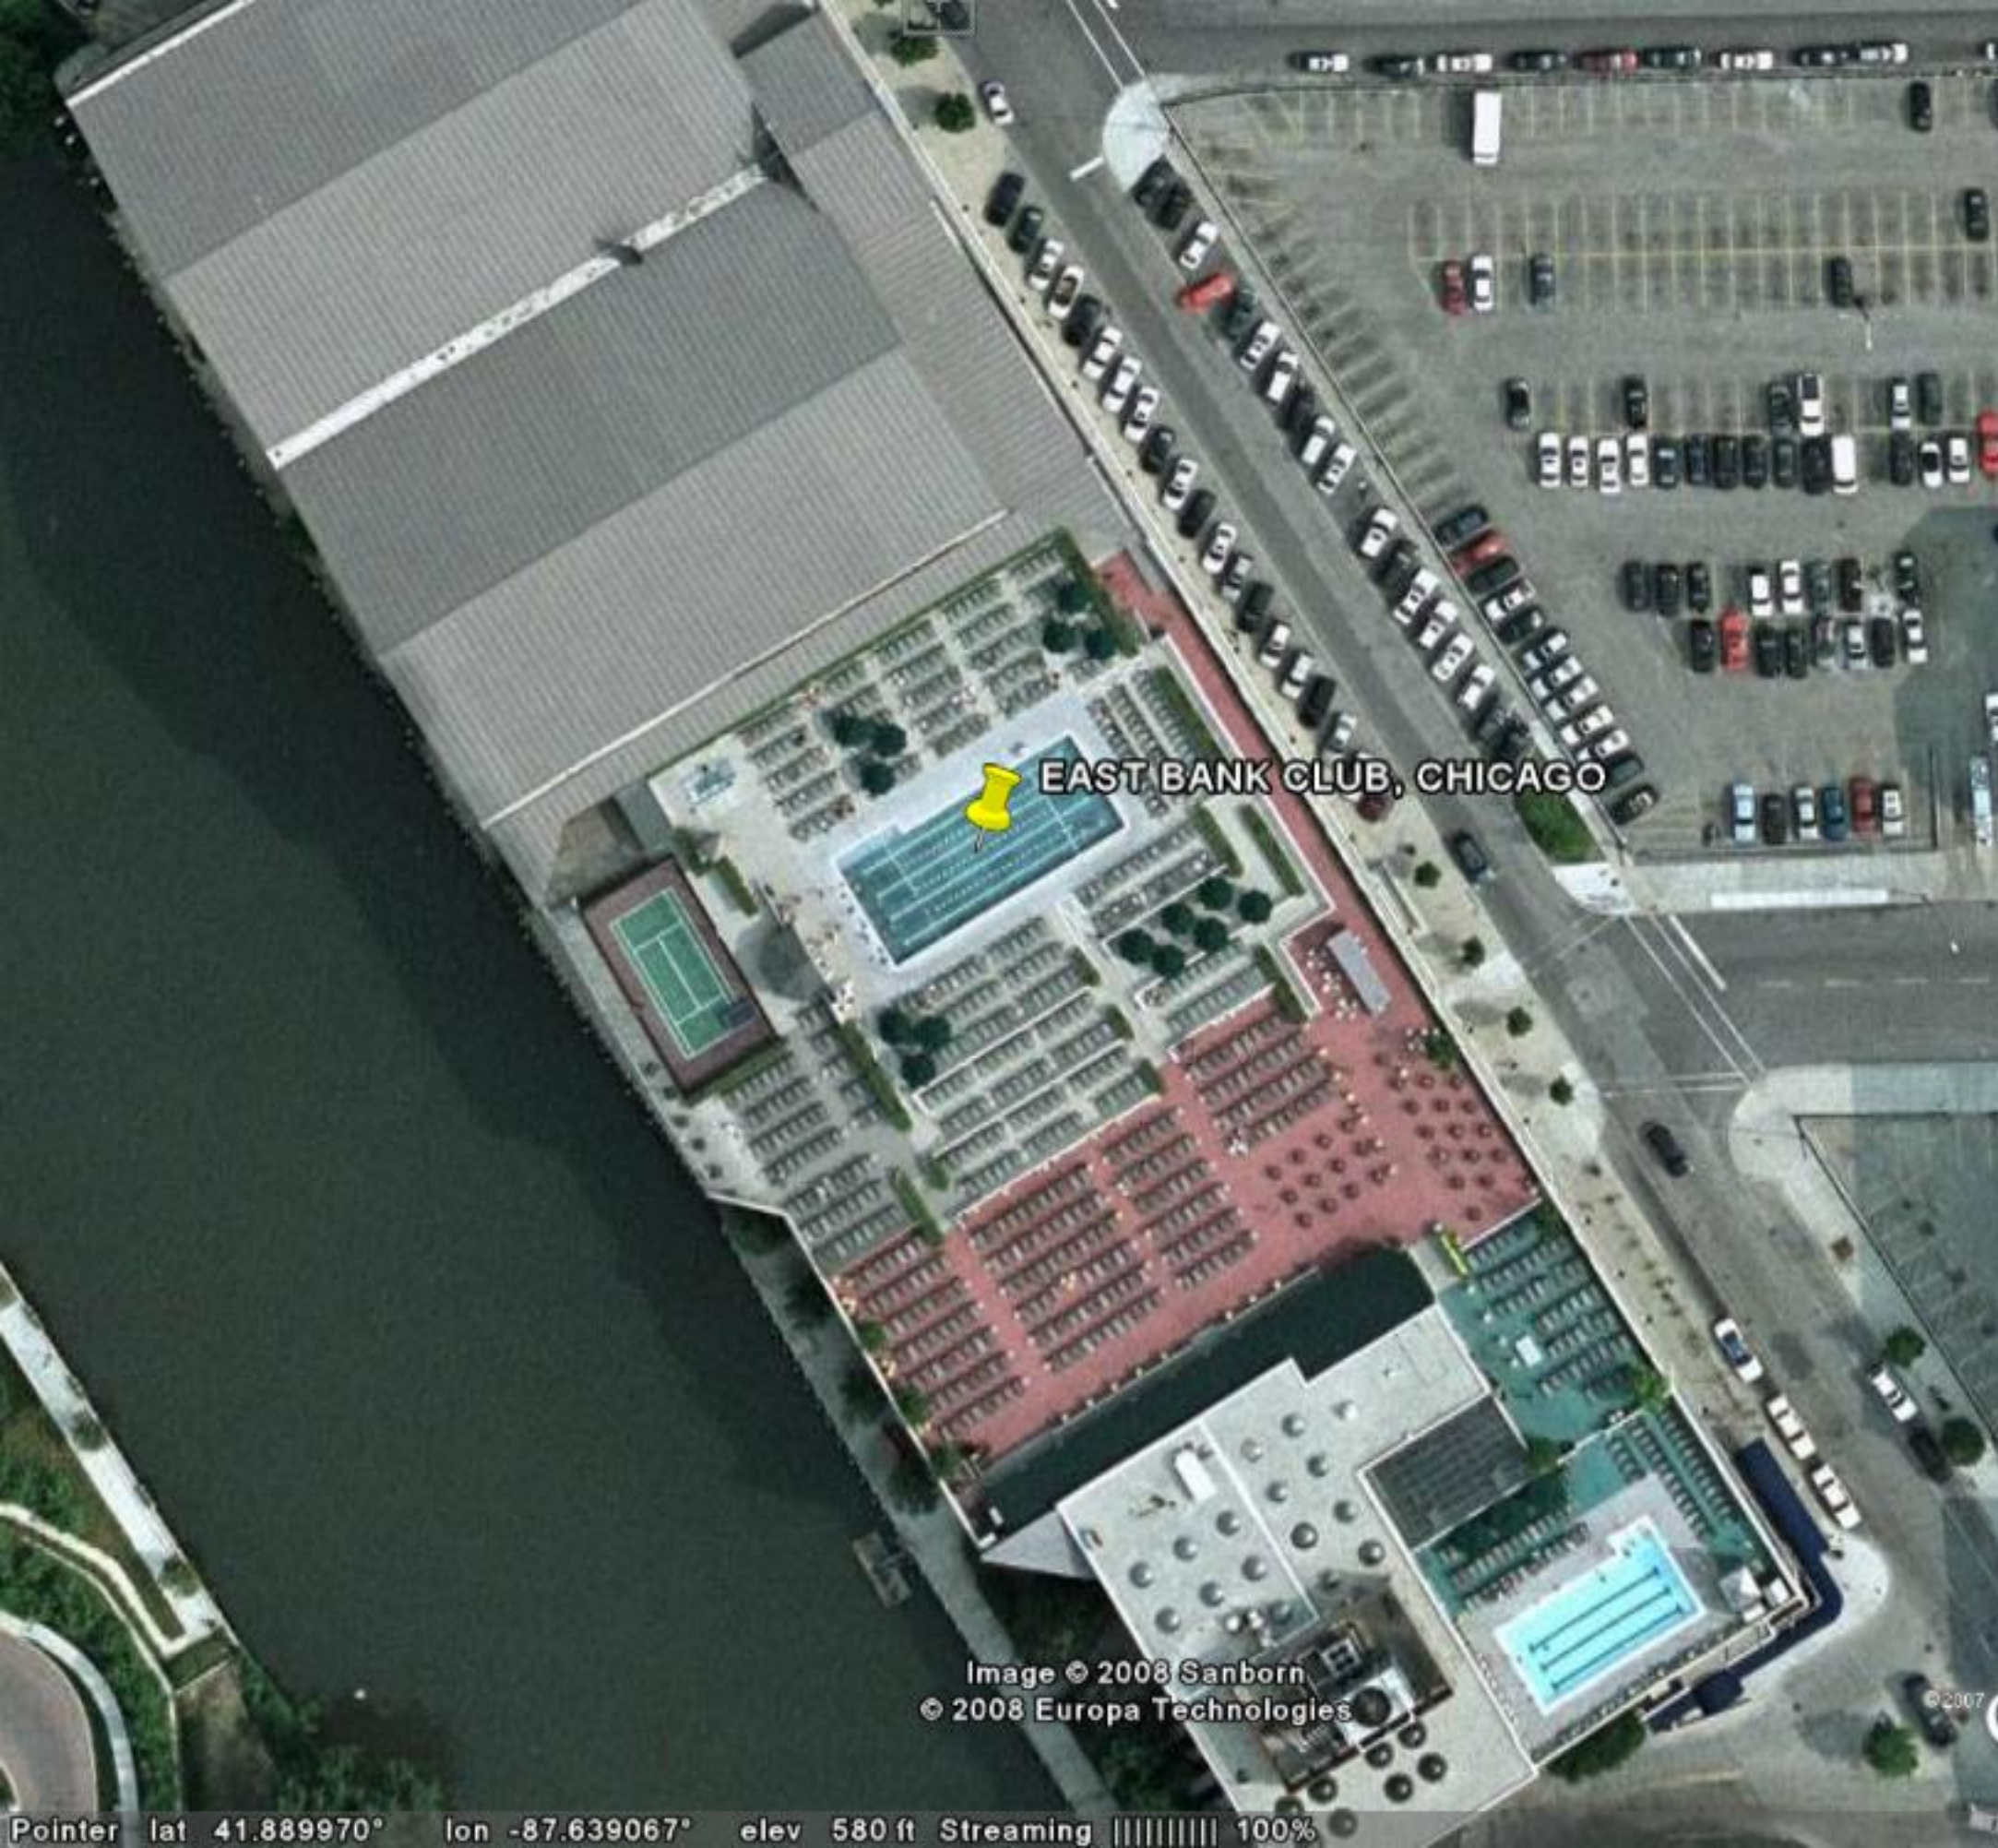

500 N Kingsbury St, Chicago, IL 60610

EAST BANK CLUB, CHICAGO

EAST BANK CLUB, CHICAGO

Image © 2008 Sanborn
© 2008 Europa Technologies

An aerial photograph of a city block in Chicago. A yellow pushpin is placed on a large, multi-story building. The building has a grey roof and a red section. To the left of the building is a parking lot with several cars. To the right is a street with other buildings. The text '500 N Kingsbury St, Chicago, IL 60610' is overlaid on the image, pointing to the building. The text 'EAST BANK CLUB, CHICAGO' is also overlaid, with a yellow pushpin pointing to the building. The image is a satellite-style aerial view.

500 N Kingsbury St, Chicago, IL 60610

EAST BANK CLUB, CHICAGO

500 N Kingsbury St, Chicago, IL 60610
EAST BANK CLUB, CHICAGO